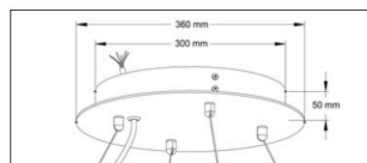

### Dimensions

**6 Additional options - (remote only)**

EM	3 hour Emergency Kit - remote
MS	Motion sensor

Standard  
**STD**

Small  
**SMALL**

Combo  
**COMBO**

Ceiling rose options:

Central Combo  
Standard  
**CCSTD**

Central Combo  
Large  
**CCLG**