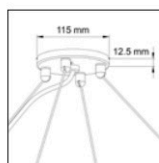

Central Combo
Standard
CCSTD