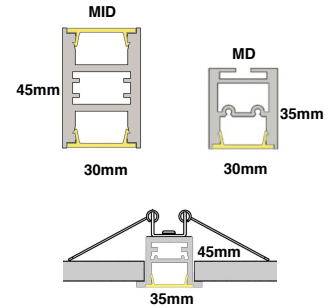

### Dimensions

## 2. Outside Diameter and type - (minimum diameter is 600mm)

xxxmm - CIRCLE	Circle - Specify outside diameter in mm
xxxmm - HCIRCLE	Half Circle - Specify outside diameter in mm
xxxmm - 1/4 ARC	Quarter Arc - Specify outside diameter in mm
xxxmm - special shape	Radom connection of - Sectional Circle+Circle+Quarter+Straight