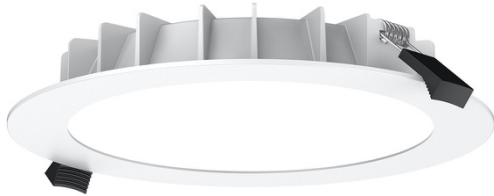

SKYE

SKYE LED down light family has sleek profile and dot-free diffuser, opal diffuser provides smooth and uniform distribution without dark or hot spots, wide beam spread offers maximum spacing between down lights, latest generation of LED's offers high efficacy, IP rated suitable for damp areas, available in four different sizes and wattages for wide range of applications.

Material- Aluminium body, trim and heatsink, opal UV stabilized PMMA diffuser

Finish- White RAL 9016

Efficacy- 101-109lm/W

Input voltage- 200-240V AC 50/60Hz

Dimming- Dali, Triac optional

Life: 69,000 Hours L80

Model number: SK-15W-3K-S	
Wattage	10W 13W 15W 18W 20W 25W 35W 45W
CCT	3000K 4000K 5000K 5700K 3-CCT
Controls	S: Standard D: Dali T: Triac

Dimensions