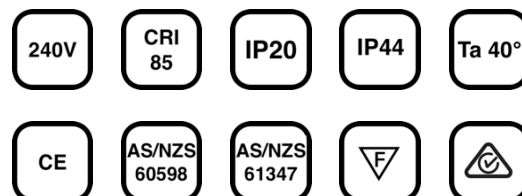

RIXI

Rixi's surface mount LED down light family has modern profile with minimal trim, sleek body with no visible screws, high purity aluminium reflector with deep LED source for visual comfort, opal IP44 rated diffuser provides uniform wide lighting distribution which enables maximum spacing between luminaires, latest generation of LED's offers high efficacy, CRI90+ available upon request, available in six different sizes and wattages for wide range of applications.

Material- Die-cast aluminium body and trim, high purity aluminium reflector or opal UV stabilized PC diffuser.

Efficacy- 86lm/W

Finish- white powder coat paint

Input voltage- 240V 50/60Hz

Dimming- Dali, DSI, 1-10V as an option

Life: 50,000 Hours L70

Warranty: 3 years

Model number	Wattage	Beam Angle	CCT	Mount	Finish	Controls
RI-12W-60-3K-S-WH-S	12W 15W 20W 25W	60°	2700K 3000K 4000K 5000K	S: Surface Su: Susp	BK WH SL	S: Standard A: 1-10V Dimming D: DALI Dimming S: DSI dimming
RI-12W-90-3K-S-WH-S	12W 15W 20W 30W	90°	6000K			